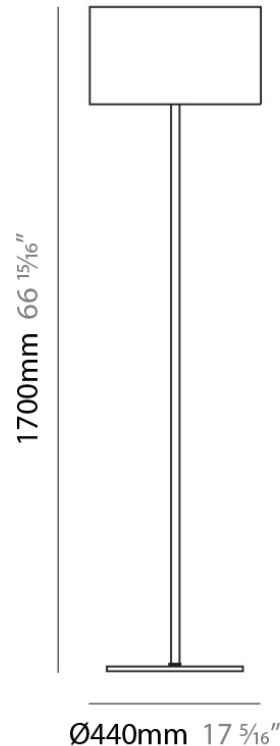

DEBUT PORTABLE

D84193

GENERAL

Series: Debut
Brand: Panzeri
Division: Design
Mounting Type: Portable
Mounting Location: Floor
Subcategory: Floor

PHYSICAL

Shape: Cylinder
Diameter (mm): 440
Diameter (in): 17 1/2
Height (mm): 1710
Height (in): 67
Light Distribution: Direct / Indirect
Weight (kg): 0.5
Weight (lbs): 1
Diffuser: Crocodile White Recycled Leather
Fixture Finish: NIC
Fixture Material: Metal

ELECTRICAL

Number of Lamps: 1
Lamp Type: LED Retrofit
Lamp Shape: A19
Bulb Included: Bulb Not Included
Total Output Wattage (W): 18
Max. Wattage Per Lamp (W): 18
Lamp Base: E26
Input Voltage (V): 120

LED

OPTICAL

RATINGS AND CERTIFICATIONS

Certified By: CSA Certified to UL and CSA Standards
IP rating: IP20

PROJECT	_____
TYPE	_____
NOTES	_____
QUANTITY	_____
DATE	_____