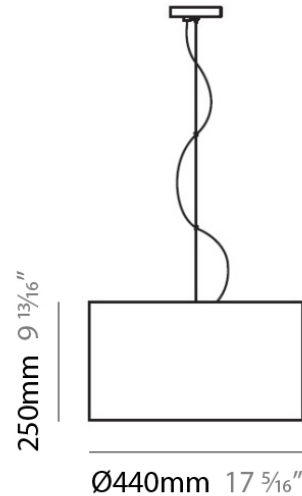

DEBUT SUSPENSION

D81118

GENERAL

Series: Debut
Brand: Panzeri
Division: Design
Mounting Type: Suspension
Mounting Location: Ceiling
Subcategory: Pendant

PHYSICAL

Shape: Drum
Diameter (mm): 440
Diameter (in): 17 1/2
Height (mm): 250
Height (in): 10
Max. Overall Height (mm): 2250
Max. Overall Height (in): 88 9/16
Light Distribution: Direct / Indirect
Weight (kg): 3.27
Weight (lbs): 7.2
Diffuser: Ostrich White Recycled Leather
Fixture Finish: NIC
Fixture Material: Metal

ELECTRICAL

Number of Lamps: 1
Lamp Type: LED Retrofit / CFL
Lamp Shape: A19
Bulb Included: Bulb Not Included
Total Output Wattage (W): 15 / 23
Max. Wattage Per Lamp (W): 15 / 23
Lamp Base: E26
Input Voltage (V): 120
Upon Request: 277Vac / GU24

LED

OPTICAL

RATINGS AND CERTIFICATIONS

Certified By: CSA Certified to UL and CSA Standards
IP rating: IP20

PROJECT
TYPE
NOTES
QUANTITY
DATE